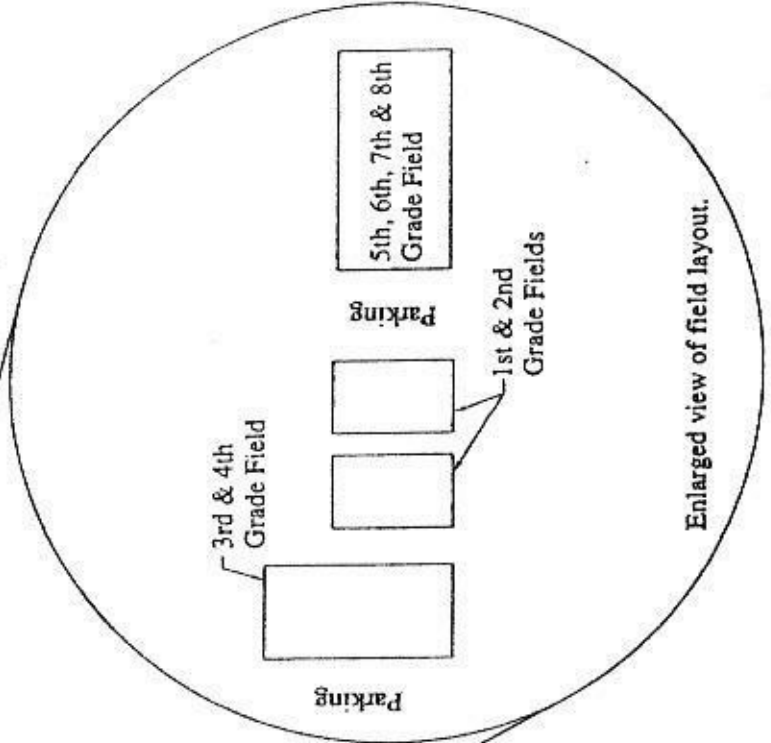

Starke County Youth Soccer - 2005

Starke County Youth Soccer Field

500 East

From S.R. 17

S.R. 8

From U.S. 30

From S.R. 10

U.S. 35

West Culver Road

3rd & 4th Grade Field

Parking

1st & 2nd Grade Fields

5th, 6th, 7th & 8th Grade Field

Parking

Enlarged view of field layout.