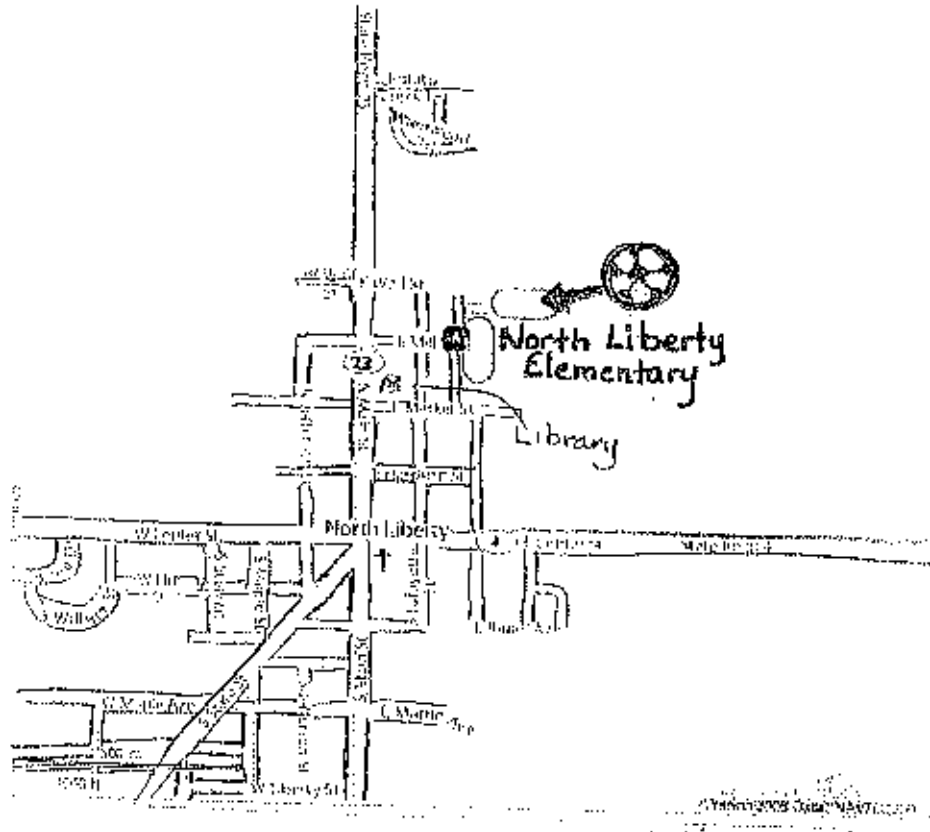

North Liberty Field for all 5th/6th and 7th/8th grade games

From the South: Take State Road 2 north into North Liberty go past the church and look for the library on the right side, this is Market St turn right go 2 blocks and you will see school. Soccer fields are behind the school. You can walk thru tennis courts to get to the field.

From the East: Take State Road 4 into North Liberty, make a right on SR 23 and follow above direction

Walkerton Soccer Plex for 3rd/4th grade ONLY

From US 6: Go south on Georgia St to Emerald Street, go right (west) you will dead end into the soccer plex. Parking is to the left.