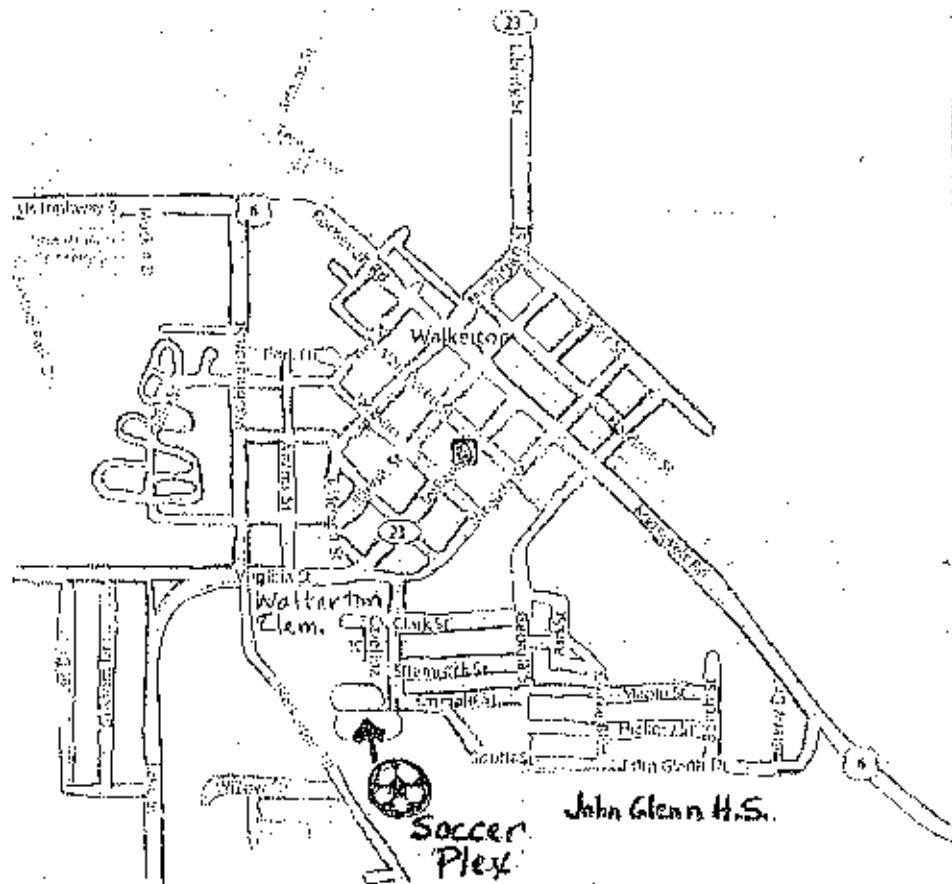

North Liberty Field for all 5th/6th and 7th/8th grade games

From the South: Take State Road 2 north into North Liberty go past the church and look for the library on the right side, this is Market St turn right go 2 blocks and you will see school. Soccer fields are behind the school. You can walk thru tennis courts to get to the field.

From the East: Take State Road 4 into North Liberty, make a right on SR 23 and follow above direction

Walkerton Soccer Plex for 3rd/4th grade ONLY

From US 6: Go south on Georgia St to Emerald Street, go right (west) you will dead end into the soccer plex. Parking is to the left.

Any questions on directions please call Bryan or Marie Strycker at 586-9862 or Bryans cell at 910-0551